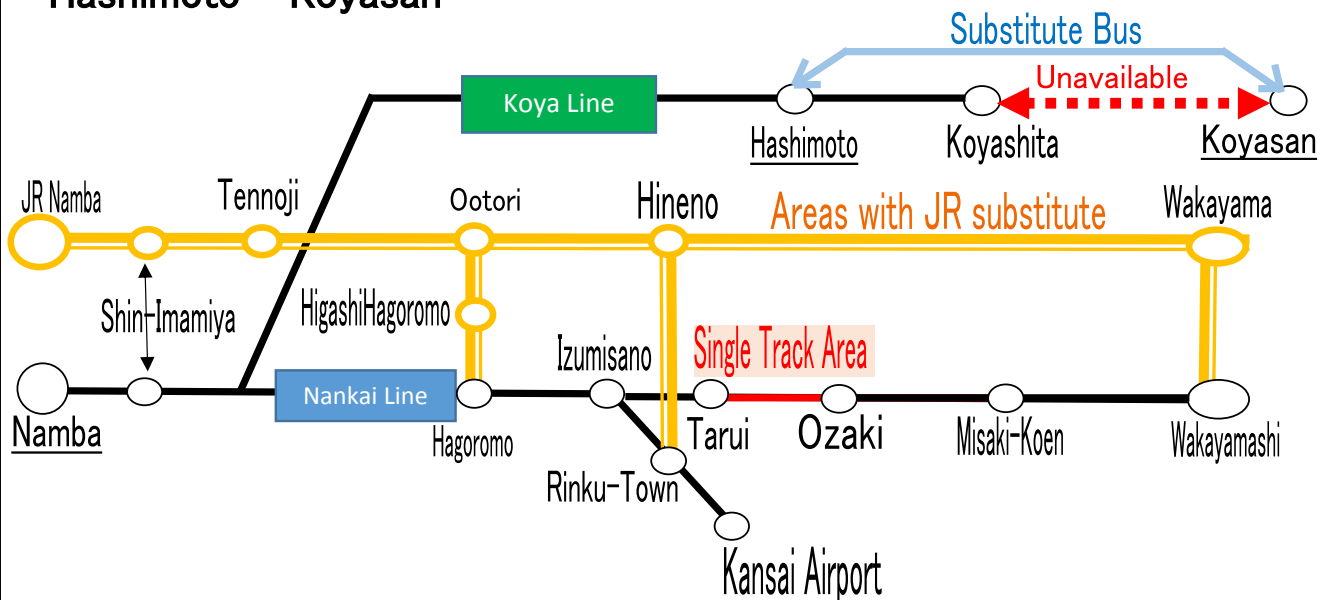

Latest Trains Information of Nankai Railway

Due to the typhoon, some trains are running on different schedule.

- 1) Trains from Namba to Wakayamashi would run twice an hour.
- 2) Substitute transportation using JR line is still available at some areas.
- 3) Trains between Hashimoto and Koyasan is still unavailable.

If you plan to go to Koyasan, please use the substitute bus from Hashimoto station.

【Areas of Substitute Trains by JR】

JR Line

JR Namba – ShinImamiya – Tennoji – Wakayama – Wakayamashi

Ootori – HigashiHagoromo

Hineno – Kansai Airport

【Areas of Substitute Buses】

Koya Line

Hashimoto – Koyasan

***All trains for Kansai Airport is running on schedule.**

*Areas of substitute transportation by JR line may differ.
We apologize for the inconvenience.